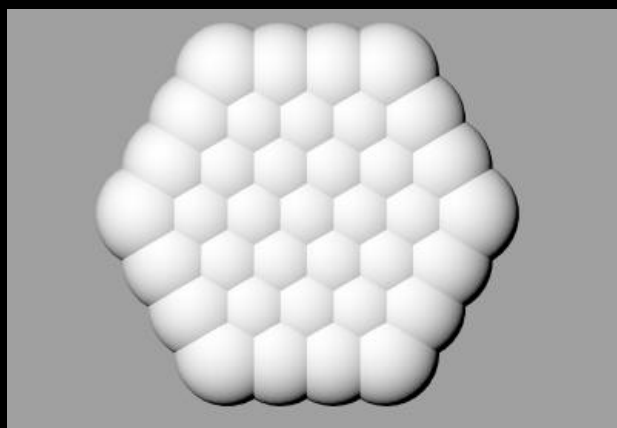

The most common form of the "Flower of Life" is hexagonal pattern (where the

center of each circle is on the circumference of six surrounding circles of the same diameter), made up of 19 complete circles and 36 partial circular arcs, enclosed by a large circle.

The "Seed of Life" is formed from seven circles being placed with sixfold symmetry, forming a pattern of circles and lenses, which acts as a basic component of the Flower of Life's design.

The Temple of Osiris at Abydos, Egypt contains the oldest to date example. it is carved in granite and may possibly represent the Eye of Ra a symbol of the authority of the pharaoh. Other examples can be found in Phoenician, Assyrian, Indian, Asian, Middle Eastern, and medieval art.

*Flower of Life - Turkey*

*Flower of Life - Amistar, India*

*Flower of Life - Amistar, India (close up)*

*Leonardo da Vinci has studied the Flower of Life's form and its mathematical properties. He has drawn the Flower of Life itself, as well as components therein, such as the Seed of Life. He has drawn geometric figures representing shapes such as the platonic solids, a sphere, a torus, etc., and has also used the golden ratio of phi in his artwork; all of which may be derived from the Flower of Life design.*

*Flower of life made of intersecting spheres instead of circles.*

[http://www.world-mysteries.com/sar\\_sage1.htm](http://www.world-mysteries.com/sar_sage1.htm)