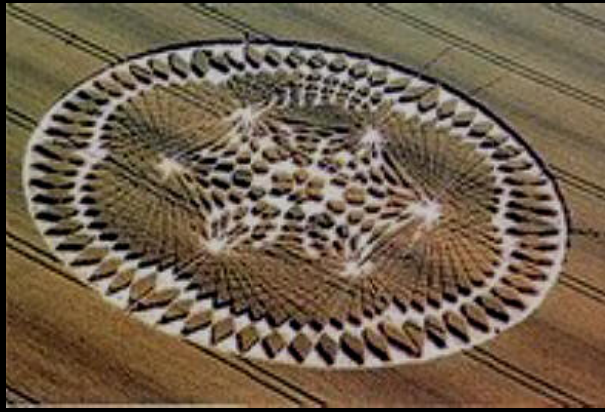

*15. If you overlay a map (after getting the correct scale) with the complete flower of life, all sacred sites, standing stones etc, will sit at the centre of six points.*

*16. I have also attached an image of the flower overlaid with the square and compass of freemasonry. I believe the flower is what the square and compass really symbolize.*

---

Is this geometry the origin of the "Star of David"!?

---

**Crop circles found within the complete flower**

©2007 Andrew Monkman  
All Rights Reserved.  
Reprinted with Permission

## **Is this freemasonry's ultimate secret!?**

Could it be, world secret societies have kept this symbol hidden from humanity, since the dawn of time?

(Masonic symbols found within the the complete flower.)