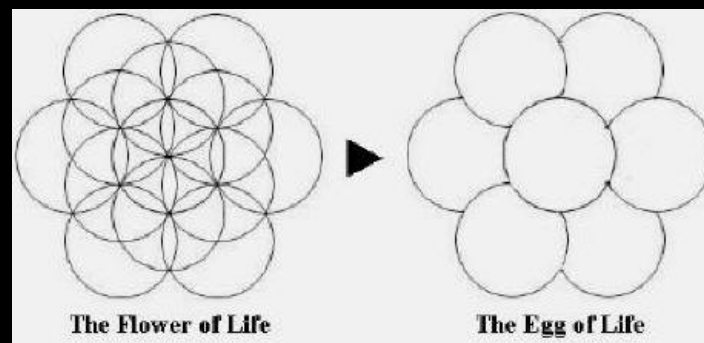

# SACRED GEOMETRY: FLOWER OF LIFE

## Introduction

The "Flower of Life" can be found in all major religions of the world. It contains the *patterns of creation* as they emerged from the "Great Void". Everything is made from the Creator's thought. After the creation of the *Seed of Life* the same vortex's motion was continued, creating the next structure known as the *Egg of Life*. This structure forms the basis for music, as the distances between the spheres is identical to the distances between the tones and the half tones in music. It is also identical to the cellular structure of the third embryonic division (The first cell divides into two cells, then to four cells then to eight). Thus this same structure as it is further developed, creates the human body and all of the energy systems including the ones used to create the *Merkaba*. If we continue creating more and more spheres we will end up with the structure called the *Flower of Life*.

*The Flower of Life (left) and the Seed of Life (right).*

**The Flower of Life**

**The Egg of Life**

The flower of life holds a secret symbol created by drawing 13 circles out of the Flower of Life. By doing this, one can discover the most important and sacred pattern in the universe. This is the source of all that exists; it's called the *Fruit of Life*. It contains 13 informational systems. Each one explains another aspect of reality. Thus these systems are able to give us access to everything ranging from the human body to the galaxies. In the first system, for example, it's possible to create any molecular structure and any living cellular structure that exists in the universe. In short every living creature.

The most common form of the "Flower of Life" is hexagonal pattern (where the

center of each circle is on the circumference of six surrounding circles of the same diameter), made up of 19 complete circles and 36 partial circular arcs, enclosed by a large circle.