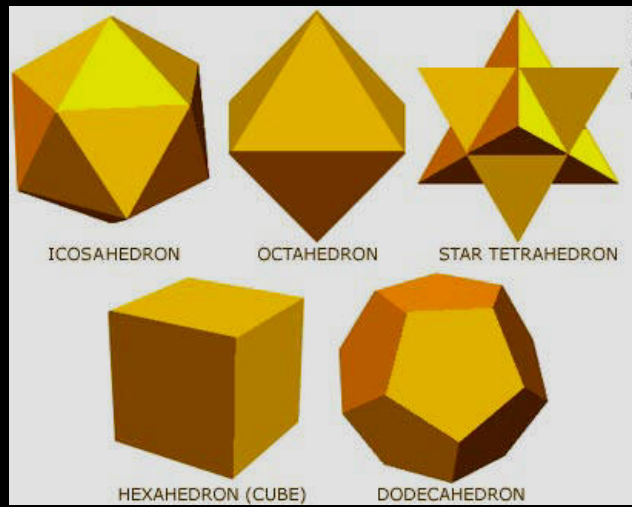

6. Metatron Cube

7. Platonic Solids

I found this symbol on a **knights templar tombstone** (pic. 9), found within the St Magnus cathedral in Kirkwall, Orkney (pic. 8).