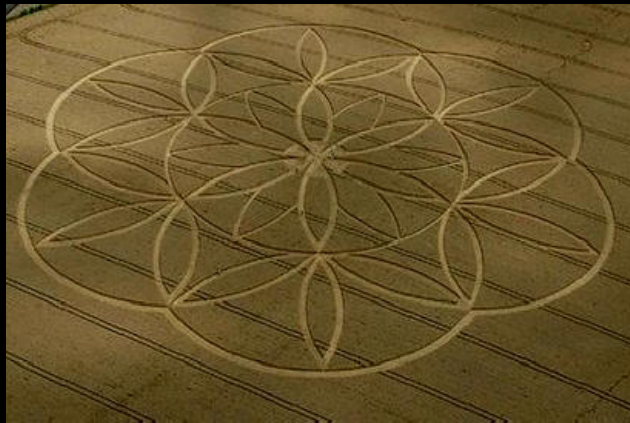

*15. If you overlay a map (after getting the correct scale) with the complete flower of life, all sacred sites, standing stones etc, will sit at the centre of six points.*

*16. I have also attached an image of the flower overlaid with the square and compass of freemasonry. I believe the flower is what the square and compass really symbolize.*

---

Is this geometry the origin of the "Star of David"!?

---

**Crop circles found within the complete flower**

©2007 Andrew Monkman  
All Rights Reserved.  
Reprinted with Permission

## **Is this freemasonry's ultimate secret!?**

Could it be, world secret societies have kept this symbol hidden from humanity, since the dawn of time?

(Masonic symbols found within the the complete flower.)