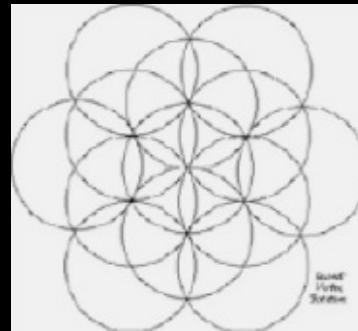

### 6. Metatron Cube

### 7. Platonic Solids

I found this symbol on a **knights templar tombstone** (pic. 9), found within the St Magnus cathedral in Kirkwall, Orkney (pic. 8).

8. St Magnus cathedral in Kirkwall

*9. Knights Templar tombstone from St Magnus cathedral in Kirkwall*

I believe this symbol is a representation of the egg of life (pic.10), which is the second rotation of the first layer of the complete flower of life (pic. 11).

*10. The egg of life (left)*

*11. The second rotation of the first layer of the complete flower of life (right)*