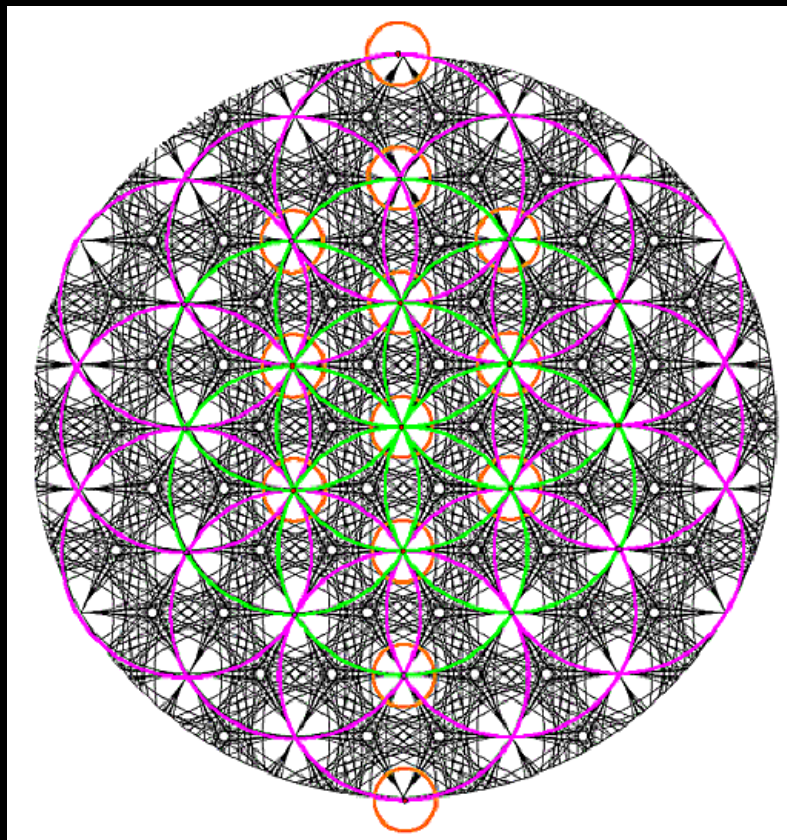

5. The Kabbalah Tree of Life derived from the Flower of Life.

The complete flower also contains the three dimensional metatron cube (pic6), which holds all the Platonic solids (pic7). Not just the building blocks of life, but the building blocks of creation itself.