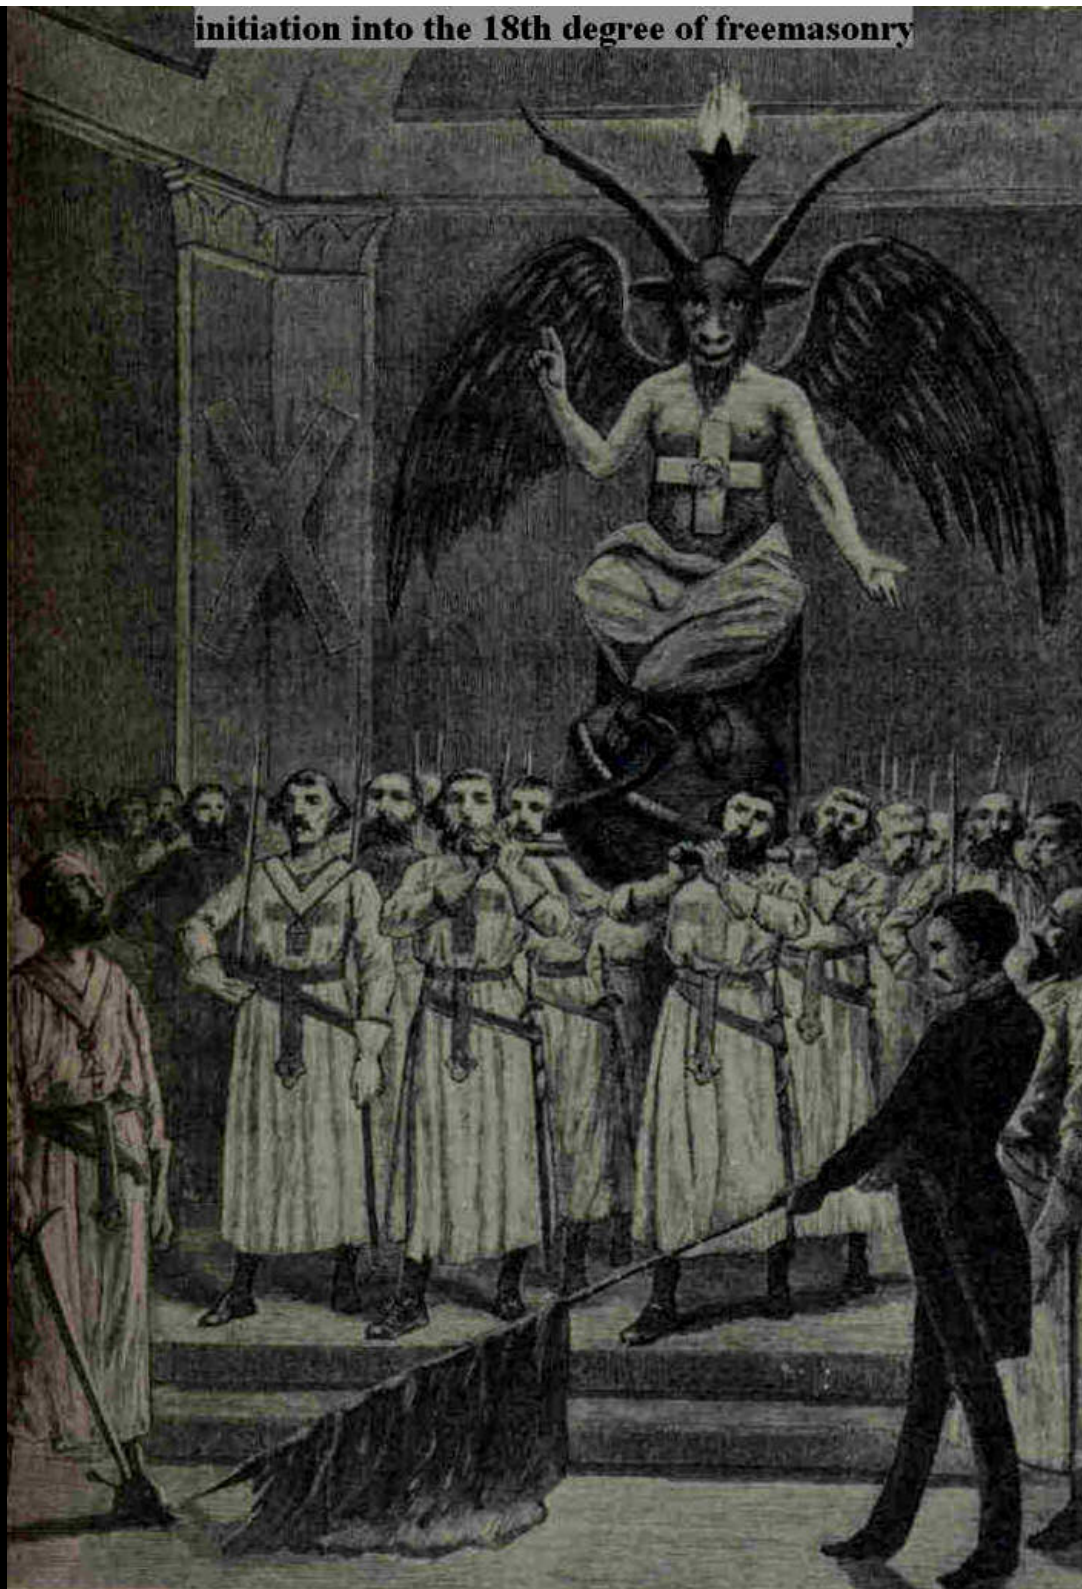

initiation into the 18th degree of freemasonry