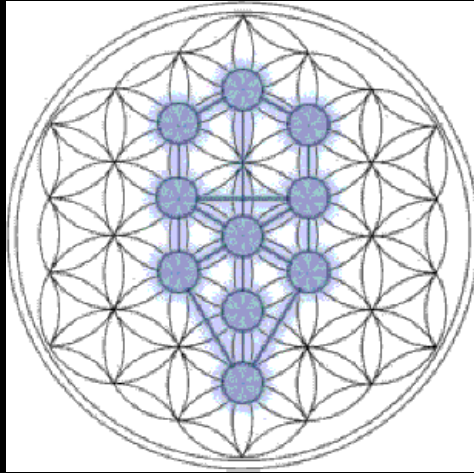

on the Orkney isles. When I told my father what I had seen, he could not believe what I was saying. He told me that the only way I could know what I was telling him was if I had been through the 10th degree. Obviously I'm not a mason and hadn't been through the 10th, so from that day on my father has told me everything he knows about freemasonry. He also told me that his granny (my great granny Fox) told him when he was 16 years old, that someday one of his children would discover something that would affect the whole world. He is now convinced that the complete flower is this discovery.

You may know that the complete flower contains the kabbalah `s tree of life, the fruit, the egg and the seed of life (pic. 4 & 5).

4. The Kabbalah Tree of Life derived from the Flower of Life.