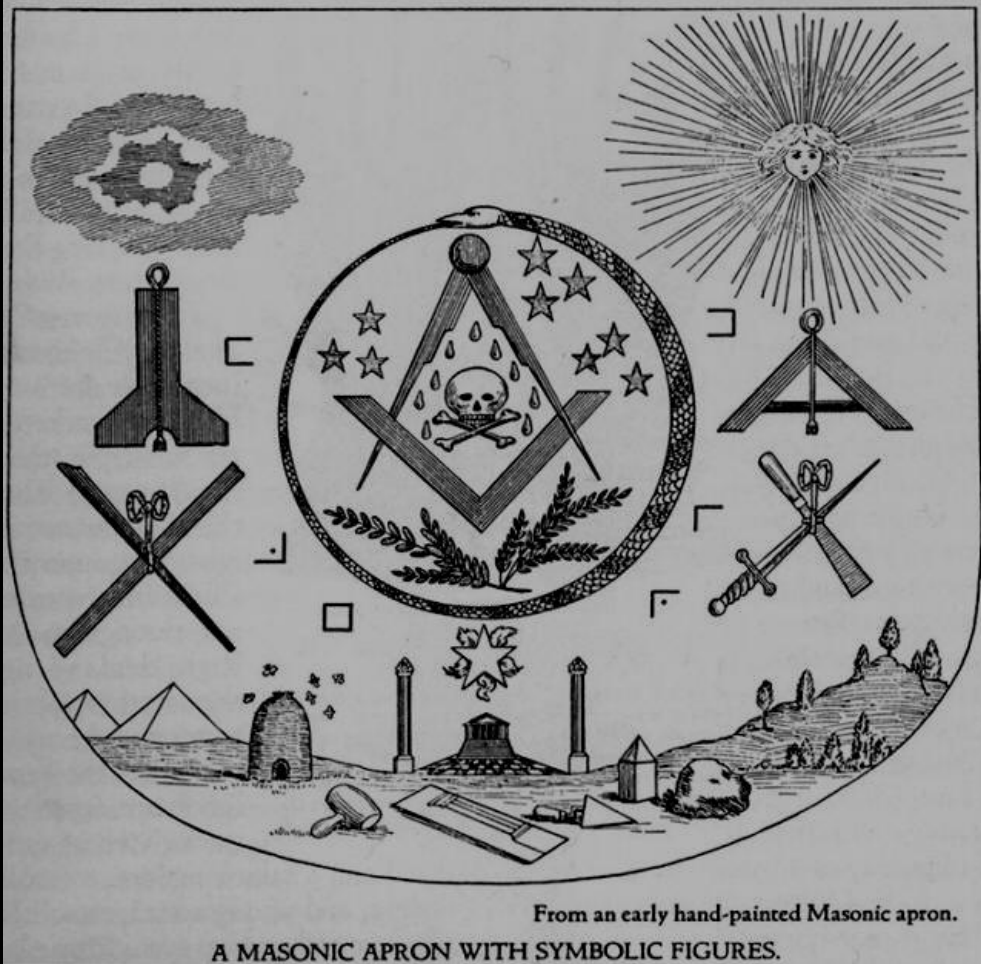

---

Is this geometry the origin of the "Star of David"!?

---

**Crop circles found within the complete flower**

©2007 Andrew Monkman  
All Rights Reserved.  
Reprinted with Permission

## **Is this freemasonry's ultimate secret!?**

Could it be, world secret societies have kept this symbol hidden from humanity, since the dawn of time?

(Masonic symbols found within the the complete flower.)

Within this symbol ,all world secret societies (east and west)  
sacred symbols can be found.

Tree of life, the fruit, the egg and the seed of life. The complete flower also contains the three dimensional metatron cube which holds all the platonic solids. Not just the building blocks of life but the building blocks of creation itself.