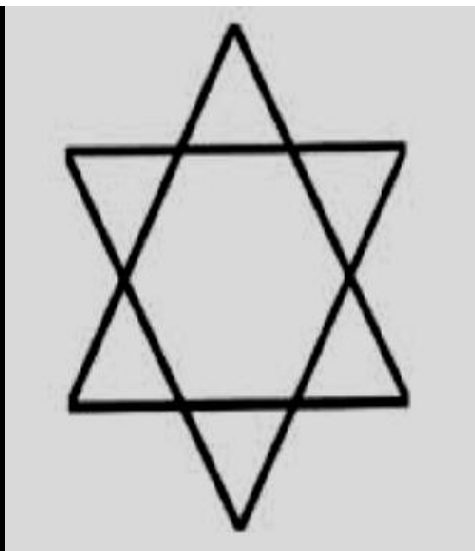

---

Is this geometry the origin of the "Star of David"!?

---

**Crop circles found within the complete flower**

©2007 Andrew Monkman  
All Rights Reserved.  
Reprinted with Permission

## **Is this freemasonry's ultimate secret!?**

Could it be, world secret societies have kept this symbol hidden from humanity, since the dawn of time?

(Masonic symbols found within the the complete flower.)