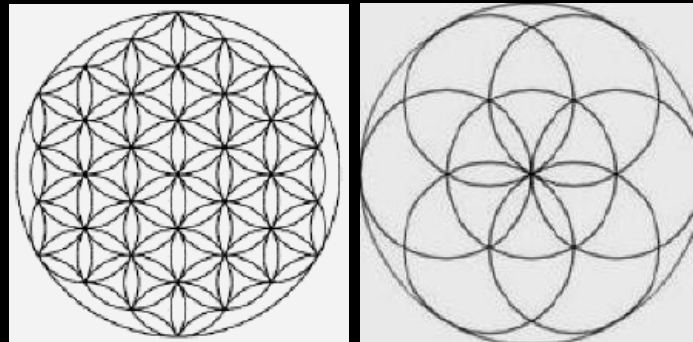

# SACRED GEOMETRY: FLOWER OF LIFE

## Introduction

The "Flower of Life" can be found in all major religions of the world. It contains the *patterns of creation* as they emerged from the "Great Void". Everything is made from the Creator's thought. After the creation of the *Seed of Life* the same vortex's motion was continued, creating the next structure known as the *Egg of Life*. This structure forms the basis for music, as the distances between the spheres is identical to the distances between the tones and the half tones in music. It is also identical to the cellular structure of the third embryonic division (The first cell divides into two cells, then to four cells then to eight). Thus this same structure as it is further developed, creates the human body and all of the energy systems including the ones used to create the *Merkaba*. If we continue creating more and more spheres we will end up with the structure called the *Flower of Life*.

*The Flower of Life (left) and the Seed of Life (right).*

**The Flower of Life**

**The Egg of Life**

The flower of life holds a secret symbol created by drawing 13 circles out of the Flower of Life. By doing this, one can discover the most important and sacred pattern in the universe. This is the source of all that exists; it's called the *Fruit of Life*. It contains 13 informational systems. Each one explains another aspect of reality. Thus these systems are able to give us access to everything ranging from the human body to the galaxies. In the first system, for example, it's possible to create any molecular structure and any living cellular structure that exists in the universe. In short every living creature.

The most common form of the "Flower of Life" is hexagonal pattern (where the

center of each circle is on the circumference of six surrounding circles of the same diameter), made up of 19 complete circles and 36 partial circular arcs, enclosed by a large circle.